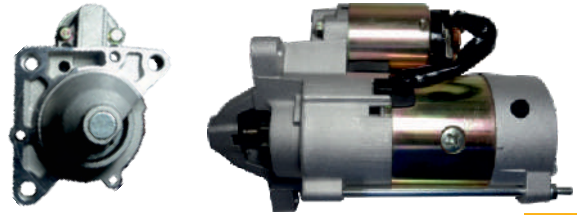

Master 2,8 D
Diesel 9D - 36mm.

10160

Tipo Valeo